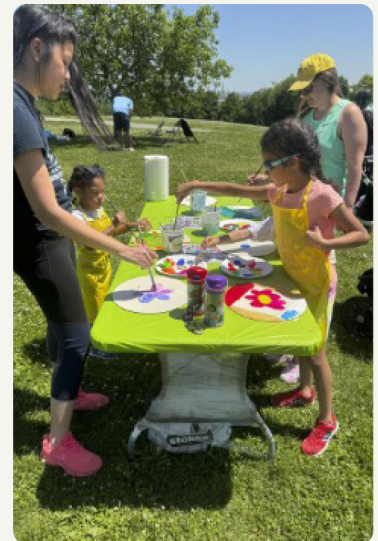

2024 was a busy and wonderful year at Robbins Farm Park, highlighted by the grand opening of Arlington's first inclusive playground, built with Universal Design principles. At the November 23rd celebration, a young girl in a wheelchair spinning joyfully on the new carousel reminded us all why this project matters.

The new space has something for everyone—musical features, quiet areas, new trees, and a play structure to discover. It's great to watch even the tiniest kids race up the hill, scale the hoops and boulders, and discover their own path to the new giant concrete slides.

We are continuing our lively event schedule this year with concerts, a family art activity, spring and fall park cleanups, 4th of July celebration, Movie Night and Field Day. Robbins Farm Park remains a beloved gathering spot, whether it's for watching

Flags & Flowers Art Day

Music in the Playground

night sky events, playing sports, gathering with friends and dogs, or simply enjoying the view of Boston. The Friends of Robbins Farm Park is a volunteer-run organization. If you'd like to help at events or consider joining the board, I'd love to hear from you!